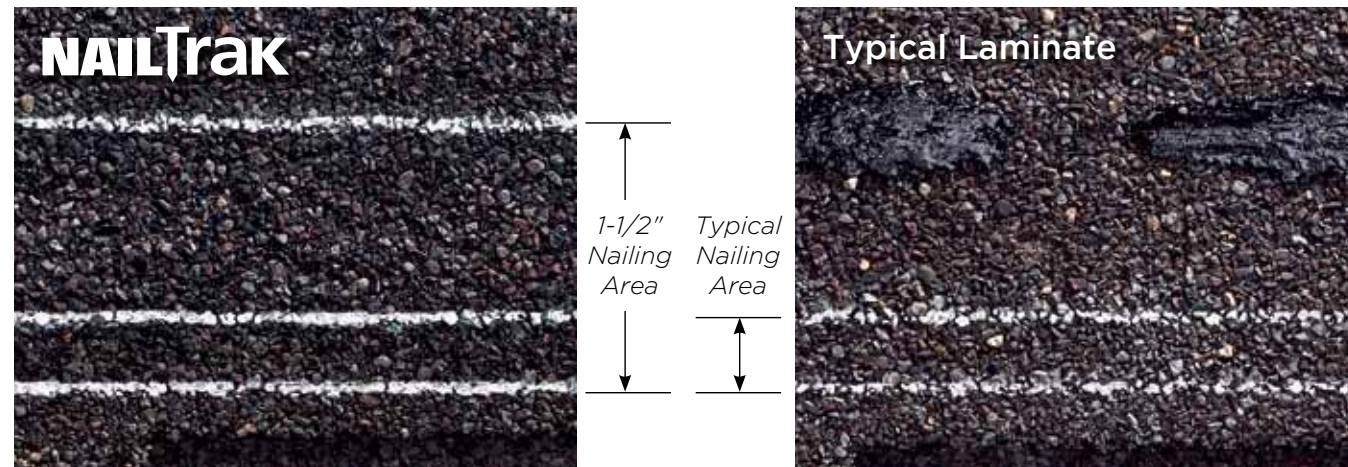

Wider. Faster. Proven.

For the past 10 years, NailTrak™ has enabled installers to shingle with improved speed and accuracy. With a nailing area that's three times WIDER than typical laminate shingles, nails hit home with NailTrak. A feature on all Landmark® Series shingles. Speed and accuracy result in lower labor costs.

No leaks. No de-lamination. No callbacks.

The cost of doing business has gone down with NailTrak.

The best formula under one roof.

We start with the highest-quality raw materials and add state-of-the-art technology to monitor our manufacturing process and test our finished products. The result is superior performance from beginning to end.

NOTE: Due to limitations of printing reproduction, CertainTeed can not guarantee the identical match of the actual product color to the graphic representations throughout this publication.

Landmark® Pro available in areas shown

learn more at: certainteed.com/roofing

CertainTeed Corporation
ROOFING • SIDING • TRIM • DECKING • RAILING • FENCE • GYPSUM • CEILINGS • INSULATION
20 Moores Road Malvern, Pa 19355 Professional: 800-233-8990 Consumer: 800-782-8777 certainteed.com

©01/18 CertainTeed Corporation, Printed in the USA, Code No. 20-20-3291