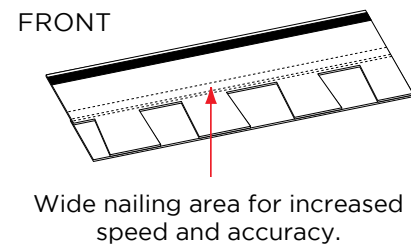

Wider. Faster. Proven.

For the past 10 years, NailTrak™ has enabled installers to shingle with improved speed and accuracy. With a nailing area that's three times WIDER than typical laminate shingles, nails hit home with NailTrak. A feature on all Landmark® Series shingles. Speed and accuracy result in lower labor costs.

No leaks. No de-lamination. No callbacks.

The cost of doing business has gone down with NailTrak.