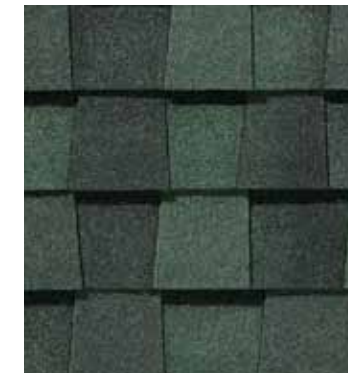

## LANDMARK® PRO COLOR PALETTE

Max Def Burnt Sienna

Max Def Cobblestone Gray

Max Def Colonial Slate

Max Def Driftwood

Max Def Georgetown Gray

Max Def Heather Blend

Max Def Hunter Green