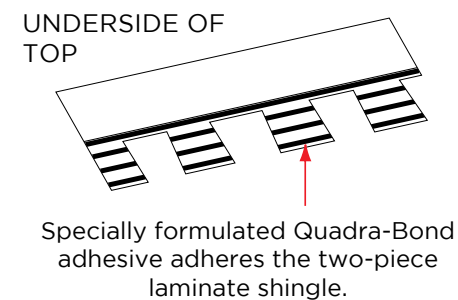

Wider. Faster. Proven.

For the past 10 years, NailTrak™ has enabled installers to shingle with improved speed and accuracy. With a nailing area that's three times WIDER than typical laminate shingles, nails hit home with NailTrak. A feature on all Landmark® Series shingles. Speed and accuracy result in lower labor costs.

No leaks. No de-lamination. No callbacks.

The cost of doing business has gone down with NailTrak.

The best formula under one roof.

We start with the highest-quality raw materials and add state-of-the-art technology to monitor our manufacturing process and test our finished products. The result is superior performance from beginning to end.

NOTE: Due to limitations of printing reproduction, CertainTeed can not guarantee the identical match of the actual product color to the graphic representations throughout this publication.

Landmark® Pro available in areas shown

learn more at: certainteed.com/roofing