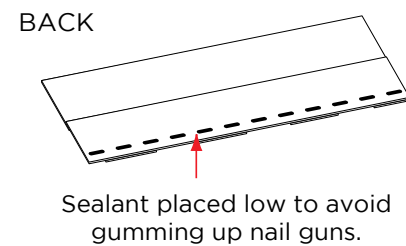

Wider. Faster. Proven.

For the past 10 years, NailTrak™ has enabled installers to shingle with improved speed and accuracy. With a nailing area that's three times WIDER than typical laminate shingles, nails hit home with NailTrak. A feature on all Landmark® Series shingles. Speed and accuracy result in lower labor costs.

No leaks. No de-lamination. No callbacks.

The cost of doing business has gone down with NailTrak.